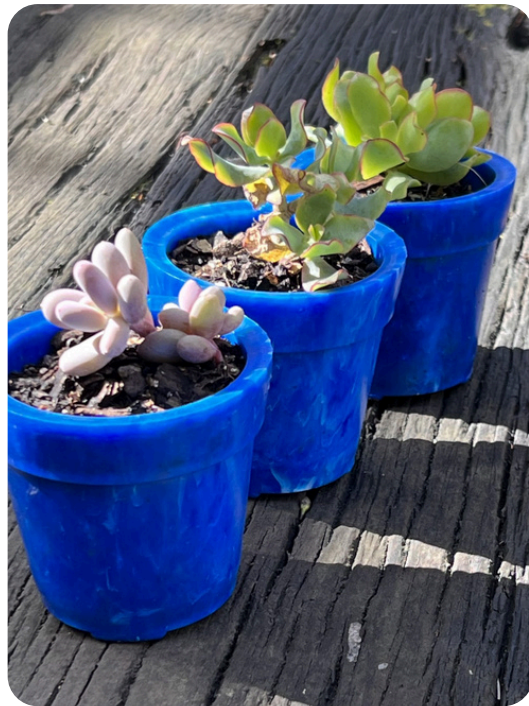

255 Likes

45 comments

8 shares

Patricia Santiago
Do they sell these products? I'd love one!

37w Like Reply Hide

Eve Grace
Patricia Santiago I was wondering the same thing.

37w Like Reply Hide